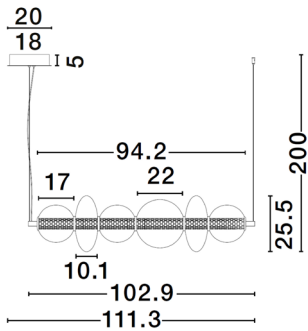

GENERAL INFORMATION

Product Code	9186954
Collection	Decorative
Product Category	Suspension
Product Family	Navi
Mounting Location	Ceiling
Application Environment	Indoor
Specifications	

DIMENSION & WEIGHT

LxWxH (cm)	L:111.3 H:200
Cut out (cm)	N/A
Weight (Kgr)	4.4

MATERIAL & COLOR

Product Color	Gold & Gray
Body Material	Glass & Metal

APPLICATION & MOUNTING

Ambient Working Temp.	Max 45 oC
Type of Protection	IP20
Dimmable	Yes
Type of Dimming	Triac
Mounting type	Surface
Mounting Depth (cm)	N/A
Led Module Replaceable	No
Light Source	LED

NOVA LUCE S.A

Schimatari Viotias
32009, Greece

+30 22620 58 121
+30 22620 56 743

info@novaluce.com
www.novaluce.com