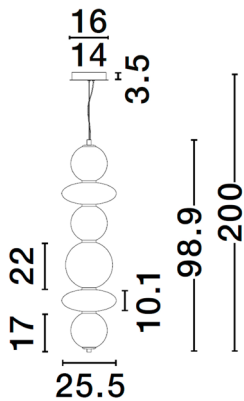

NOVA LUCE

PRODUCT DATASHEET

Version: 001

PRODUCT PHOTOGRAPH

TECHNICAL DRAWING

GENERAL INFORMATION

Product Code	9186953
Collection	Decorative
Product Category	Suspension
Product Family	Navi
Mounting Location	Ceiling
Application Environment	Indoor
Specifications	

DIMENSION & WEIGHT

LxWxH (cm)	D:25.5 H:200
Cut out (cm)	N/A
Weight (Kgr)	4.3

MATERIAL & COLOR

Product Color	Gold & Gray
Body Material	Glass & Metal

APPLICATION & MOUNTING

Ambient Working Temp.	Max 45 oC
Type of Protection	IP20
Dimmable	No
Type of Dimming	N/A
Mounting type	Surface
Mounting Depth (cm)	N/A
Led Module Replaceable	No
Light Source	LED

Power (Nominal)	27 W
Input voltage (Nominal)	220-240Vac
Mains Frequency	50/60Hz

PHOTOMETRICAL DATA

Luminous Flux	3201 lm
Color Temperature	3000K
Light Color (Designation)	Warm White

WARRANTY

Warranty	3 Years
----------	----------------