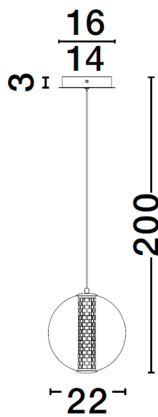

GENERAL INFORMATION

Product Code	9186952
Collection	Decorative
Product Category	Suspension
Product Family	Navi
Mounting Location	Ceiling
Application Environment	Indoor
Specifications	

DIMENSION & WEIGHT

LxWxH (cm)	D:25.5 H:200
Cut out (cm)	N/A
Weight (Kgr)	3.1

MATERIAL & COLOR

Product Color	Gold & Gray
Body Material	Glass & Metal

APPLICATION & MOUNTING

Ambient Working Temp.	Max 45 oC
Type of Protection	IP20
Dimmable	No
Type of Dimming	N/A
Mounting type	Surface
Mounting Depth (cm)	N/A
Led Module Replaceable	No
Light Source	LED

NOVA LUCE S.A

Schimatari Viotias
32009, Greece

+30 22620 58 121
+30 22620 56 743

info@novaluce.com
www.novaluce.com