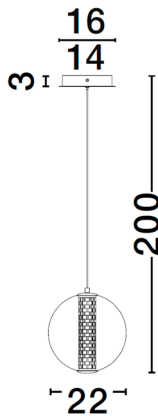

GENERAL INFORMATION

Product Code	9186951
Collection	Decorative
Product Category	Suspension
Product Family	Navi
Mounting Location	Ceiling
Application Environment	Indoor
Specifications	

DIMENSION & WEIGHT

LxWxH (cm)	D:22 H:200
Cut out (cm)	N/A
Weight (Kgr)	1.3

MATERIAL & COLOR

Product Color	Gold & Gray
Body Material	Glass & Metal

APPLICATION & MOUNTING

Ambient Working Temp.	Max 45 oC
Type of Protection	IP20
Dimmable	No
Type of Dimming	N/A
Mounting type	Surface
Mounting Depth (cm)	N/A
Led Module Replaceable	No
Light Source	LED

NOVA LUCE S.A

Schimatari Viotias
32009, Greece

+30 22620 58 121
+30 22620 56 743

info@novaluce.com
www.novaluce.com