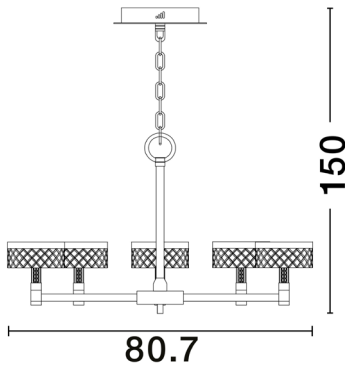

NOVA LUCE

PRODUCT DATASHEET

Version: 001

PRODUCT PHOTOGRAPH

TECHNICAL DRAWING

GENERAL INFORMATION

Product Code	9186945
Collection	Decorative
Product Category	Suspension
Product Family	Bion
Mounting Location	Ceiling
Application Environment	Indoor
Specifications	

DIMENSION & WEIGHT

LxWxH (cm)	D:80.7 H:150
Cut out (cm)	N/A
Weight (Kgr)	9.8

MATERIAL & COLOR

Product Color	Brass Gold
Body Material	Metal & Acrylic

APPLICATION & MOUNTING

Ambient Working Temp.	Max 45 oC
Type of Protection	IP20
Dimmable	No
Type of Dimming	N/A
Mounting type	Surface
Mounting Depth (cm)	N/A
Led Module Replaceable	No
Light Source	LED

Power (Nominal)	48 W
Input voltage (Nominal)	220-240Vac
Mains Frequency	50/60Hz

PHOTOMETRICAL DATA

Luminous Flux	3094 lm
Color Temperature	3000K
Light Color (Designation)	Warm White

WARRANTY

Warranty	3 Years
----------	----------------