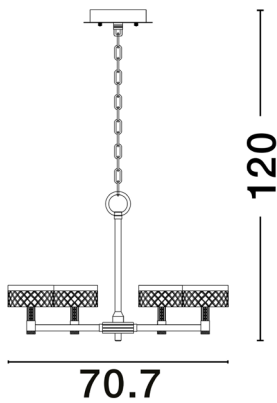

GENERAL INFORMATION

Product Code	9186944
Collection	Decorative
Product Category	Suspension
Product Family	Bion
Mounting Location	Ceiling
Application Environment	Indoor
Specifications	

DIMENSION & WEIGHT

LxWxH (cm)	D:70.7 H:120
Cut out (cm)	N/A
Weight (Kgr)	7.6

MATERIAL & COLOR

Product Color	Brass Gold
Body Material	Metal & Acrylic

APPLICATION & MOUNTING

Ambient Working Temp.	Max 45 oC
Type of Protection	IP20
Dimmable	No
Type of Dimming	N/A
Mounting type	Surface
Mounting Depth (cm)	N/A
Led Module Replaceable	No
Light Source	LED

NOVA LUCE S.A

Schimatari Viotias
32009, Greece

+30 22620 58 121
+30 22620 56 743

info@novaluce.com
www.novaluce.com