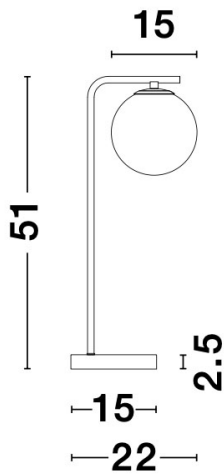

NOVA LUCE

PRODUCT DATASHEET

Version: 001

PRODUCT PHOTOGRAPH

TECHNICAL DRAWING

GENERAL INFORMATION

Product Code	9185361
Collection	Decorative
Product Category	Table
Product Family	Alvarez
Mounting Location	N/A
Application Environment	Indoor

DIMENSION & WEIGHT

LxWxH (cm)	L: 22 W: 15 H: 51
Cut out (cm)	N/A
Weight (Kgr)	1.7

MATERIAL & COLOR

Product Color	Gold & Black & Opal
Body Material	Metal & Glass

APPLICATION & MOUNTING

Ambient Working Temp.	Max 45 oC
Type of Protection	IP20
Dimmable	Depends on the lamp
Type of Dimming (Optional)	N/A
Mounting type	N/A
Mounting Depth (cm)	N/A
Led Module Replaceable	Yes
Light Source	LED E14

Power (Nominal)	Depends on the lamp
Input voltage (Nominal)	220-240Vac
Mains Frequency	50/60Hz

PHOTOMETRICAL DATA

Luminous Flux	Depends on the lamp
Color Temperature	Depends on the lamp
Light Color (Designation)	N/A