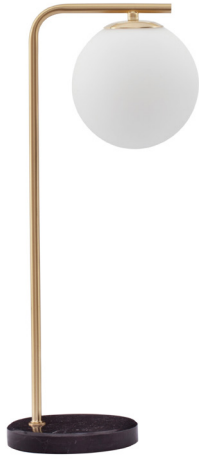

NOVA LUCE

PRODUCT DATASHEET

Version: 001

PRODUCT PHOTOGRAPH

TECHNICAL DRAWING

GENERAL INFORMATION

Product Code	9185361
Collection	Decorative
Product Category	Table
Product Family	Alvarez
Mounting Location	N/A
Application Environment	Indoor

DIMENSION & WEIGHT

LxWxH (cm)	L: 22 W: 15 H: 51
Cut out (cm)	N/A
Weight (Kgr)	1.7

MATERIAL & COLOR

Product Color	Gold & Black & Opal
Body Material	Metal & Glass

APPLICATION & MOUNTING

Ambient Working Temp.	Max 45 oC
Type of Protection	IP20
Dimmable	Depends on the lamp
Type of Dimming (Optional)	N/A
Mounting type	N/A
Mounting Depth (cm)	N/A
Led Module Replaceable	Yes
Light Source	LED E14