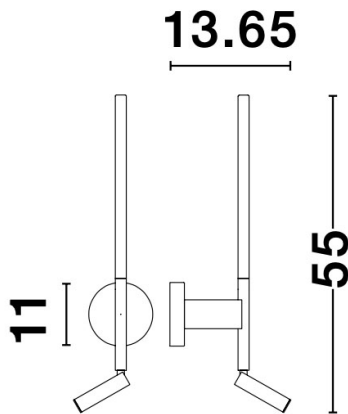

NOVA LUCE

PRODUCT DATASHEET

Version: 001

PRODUCT PHOTOGRAPH

TECHNICAL DRAWING

GENERAL INFORMATION

Product Code	9182812
Collection	Decorative
Product Category	Wall
Product Family	Handy
Mounting Location	Wall
Application Environment	Indoor

DIMENSION & WEIGHT

LxWxH (cm)	L: 2 W: 13,65 H: 55
Cut out (cm)	N/A
Weight (Kgr)	0.8

MATERIAL & COLOR

Product Color	Black
Body Material	Aluminium & Acrylic

APPLICATION & MOUNTING

Ambient Working Temp.	Max 45 oC
Type of Protection	IP20
Dimmable	No
Type of Dimming (Optional)	N/A
Mounting type	Wall
Mounting Depth (cm)	N/A
Led Module Replaceable	No
Light Source	LED

Power (Nominal)	9W
Input voltage (Nominal)	220-240Vac
Mains Frequency	50/60Hz

PHOTOMETRICAL DATA

Luminous Flux	520 lm
Color Temperature	3000K
Light Color (Designation)	Warm White

WARRANTY

Warranty	3 Years
----------	----------------