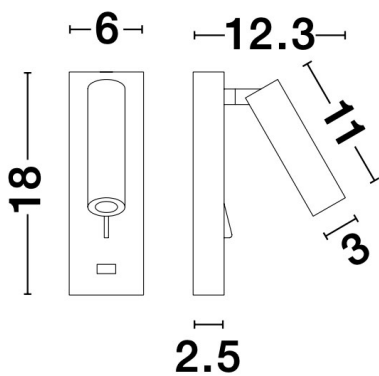

NOVA LUCE

PRODUCT DATASHEET

Version: 001

PRODUCT PHOTOGRAPH

GENERAL INFORMATION

Product Code	9170101
Collection	Decorative
Product Category	Wall
Product Family	Fuse
Mounting Location	Wall
Application Environment	Indoor

DIMENSION & WEIGHT

LxWxH (cm)	L: 6 W: 12.3 H: 18
Cut out (cm)	N/A
Weight (Kgr)	0.7

MATERIAL & COLOR

Product Color	White
Body Material	Aluminium

TECHNICAL DRAWING

APPLICATION & MOUNTING

Ambient Working Temp.	Max 45 oC
Type of Protection	IP20
Dimmable	No
Type of Dimming (Optional)	N/A
Mounting type	Wall
Mounting Depth (cm)	N/A
Led Module Replaceable	No
Light Source	LED

NOVA LUCE S.A

Schimatari Viotias
32009, Greece

+30 22620 58 121
+30 22620 56 743

info@novaluce.com
www.novaluce.com