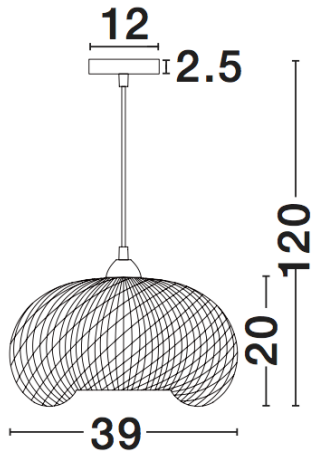

NOVA LUCE

PRODUCT DATASHEET

Version: 001

PRODUCT PHOTOGRAPH

TECHNICAL DRAWING

GENERAL INFORMATION

Product Code	9142498
Collection	Decorative
Product Category	Suspension
Product Family	Scarlet
Mounting Location	Ceiling
Application Environment	Indoor

DIMENSION & WEIGHT

LxWxH (cm)	D: 39 H: 120
Cut out (cm)	N/A
Weight (Kgr)	0.5

MATERIAL & COLOR

Product Color	Natural
Body Material	Bamboo

APPLICATION & MOUNTING

Ambient Working Temp.	Max 45 oC
Type of Protection	IP20
Dimmable	Depends on the lamp
Type of Dimming (Optional)	N/A
Mounting type	Ceiling
Mounting Depth (cm)	N/A
Led Module Replaceable	Yes
Light Source	LED E27

Power (Nominal)	Depends on the lamp
Input voltage (Nominal)	220-240Vac
Mains Frequency	50/60Hz

PHOTOMETRICAL DATA

Luminous Flux	Depends on the lamp
Color Temperature	Depends on the lamp
Light Color (Designation)	N/A