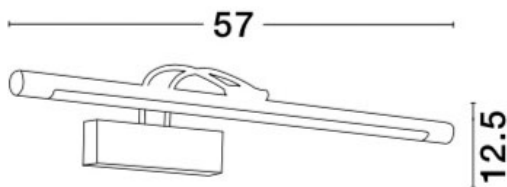

NOVA LUCE

PRODUCT DATASHEET

Version: 001

PRODUCT PHOTOGRAPH

TECHNICAL DRAWING

GENERAL INFORMATION

Product Code	9141288
Collection	Decorative
Product Category	Wall
Product Family	Tiffany
Mounting Location	Wall
Application Environment	Indoor

DIMENSION & WEIGHT

LxWxH (cm)	L: 57,5 W: 20 H: 11,5
Cut out (cm)	N/A
Weight (Kgr)	1.2

MATERIAL & COLOR

Product Color	Antique Brass
Body Material	Aluminium & Acrylic

APPLICATION & MOUNTING

Ambient Working Temp.	Max 45 oC
Type of Protection	IP20
Dimmable	No
Type of Dimming (Optional)	N/A
Mounting type	Wall
Mounting Depth (cm)	N/A
Led Module Replaceable	No
Light Source	LED