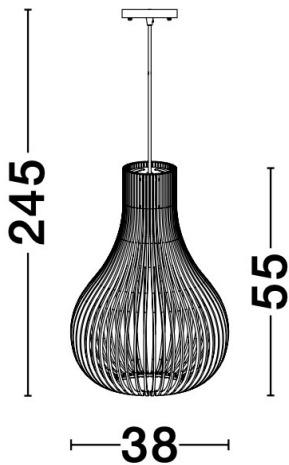

NOVA LUCE

PRODUCT DATASHEET

Version: 001

PRODUCT PHOTOGRAPH

TECHNICAL DRAWING

GENERAL INFORMATION

Product Code	9138061
Collection	Decorative
Product Category	Suspension
Product Family	Soho
Mounting Location	Ceiling
Application Environment	Indoor

DIMENSION & WEIGHT

LxWxH (cm)	D: 38 H: 245
Cut out (cm)	N/A
Weight (Kgr)	1.7

MATERIAL & COLOR

Product Color	Natural
Body Material	Natural Wood

APPLICATION & MOUNTING

Ambient Working Temp.	Max 45 oC
Type of Protection	IP20
Dimmable	Depends on the lamp
Type of Dimming (Optional)	N/A
Mounting type	Ceiling
Mounting Depth (cm)	N/A
Led Module Replaceable	Yes
Light Source	LED E27

Power (Nominal)	Depends on the lamp
Input voltage (Nominal)	220-240Vac
Mains Frequency	50/60Hz

PHOTOMETRICAL DATA

Luminous Flux	Depends on the lamp
Color Temperature	Depends on the lamp
Light Color (Designation)	N/A