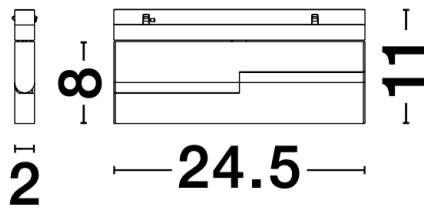

DIMENSION & WEIGHT

LxWxH (cm)	D: 24,5 H: 11
Cut out (cm)	0
Weight (Kgr)	-

TECHNICAL DRAWING

MATERIAL & COLOR

Product Color	Black
Body Material	Aluminium
Cover Material	N/A

APPLICATION & MOUNTING

Ambient Working Temp.	45 C
Type of Protection	IP20
Protection Class IK	IK04
Dimmable	No
Type of Dimming (Optional)	N/A
Mounting type	Track
Mounting Depth (cm)	Ceiling
Led Module Replaceable	No
Light Source	LED
Adjustable	Yes

PHOTOMETRICAL DATA

Luminus Flux	503 lm
Luminous Efficacy	33,53 lm/W
Color Temperature	3000 K
Light Color (Designation)	Warm White
CRI	>90
SDCM	<3
Beam Angle	30
UGR	<18

LIFESPAN

Lifetime	50000 hours
----------	--------------------