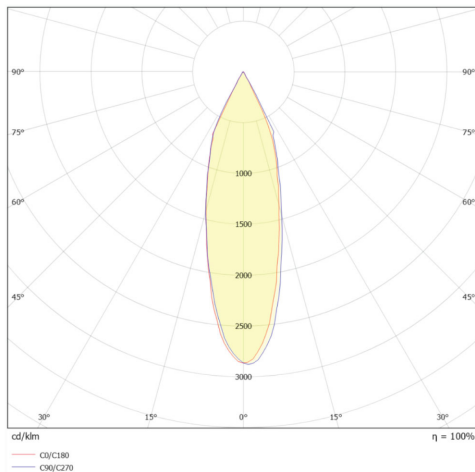

NOVA LUCE

PRODUCT DATASHEET

Version: 001

ELECTRICAL DATA

Power (Nominal)	15 W
Input voltage (Nominal)	24Vdc
Mains Frequency	50/60Hz
Output voltage	N/A
Output Current	N/A
Power Factor	N/A
Efficiency	N/A
SVM	N/A
Pst	N/A
Class	III

PHOTOMETRICAL DATA

Luminus Flux	503 lm
Luminous Efficacy	33,53 lm/W
Color Temperature	3000 K
Light Color (Designation)	Warm White
CRI	>90
SDCM	<3
Beam Angle	30
UGR	<18

LIFESPAN

Lifetime	50000 hours

CERTIFICATES

Certificates	CE, UKCA

WARRANTY

Warranty	5 years

LIGHT DISTRIBUTION

NOVA LUCE S.A

Schimatari Viotias
32009, Greece

+30 22620 58 121
+30 22620 56 743

info@novaluce.com
www.novaluce.com