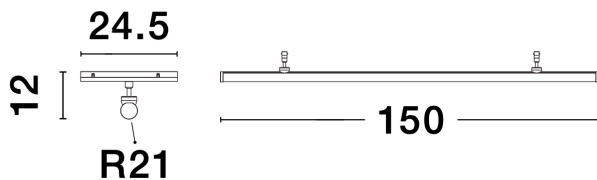

TECHNICAL DRAWING

COMPATIBLE WITH

— On/Off Driver: N/A

— Triac Driver: N/A

— Dali Driver: N/A

GENERAL INFORMATION

Product Code	9136123
Product Category	Low Voltage Tracks
Product Family	Planet Magnetic
Mounting Location	Ceiling
Application Environment	Indoor

DIMENSION & WEIGHT

LxWxH (cm)	D: 150 H: 12
Cut out (cm)	0
Weight (Kgr)	2.92

MATERIAL & COLOR

Product Color	Black
Body Material	Aluminium
Cover Material	N/A

APPLICATION & MOUNTING

Ambient Working Temp.	45 C
Type of Protection	IP20
Protection Class IK	IK04
Dimmable	No
Type of Dimming (Optional)	N/A
Mounting type	Track
Mounting Depth (cm)	Ceiling
Led Module Replaceable	No
Light Source	LED
Adjustable	Yes

NOVA LUCE S.A

Schimatari Viotias
32009, Greece

+30 22620 58 121
+30 22620 56 743

info@novaluce.com
www.novaluce.com