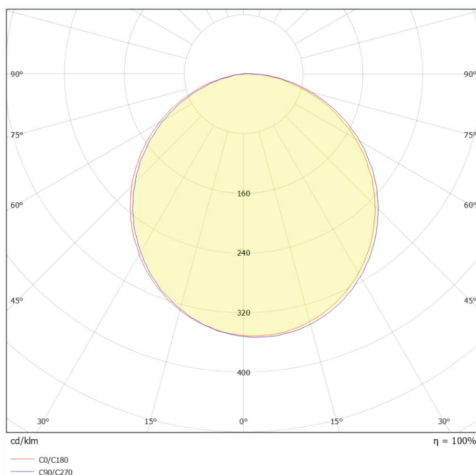

NOVA LUCE

PRODUCT DATASHEET

Version: 001

ELECTRICAL DATA

Power (Nominal)	15 W
Input voltage (Nominal)	24Vdc
Mains Frequency	50/60Hz
Output voltage	N/A
Output Current	N/A
Power Factor	N/A
Efficiency	N/A
SVM	N/A
Pst	N/A
Class	III

PHOTOMETRICAL DATA

Luminus Flux	669 lm
Luminous Efficacy	44,6 lm/W
Color Temperature	3000 K
Light Color (Designation)	Warm White
CRI	>90
SDCM	<3
Beam Angle	120
UGR	N/A

LIFESPAN

Lifetime	50000 hours

CERTIFICATES

Certificates	CE, UKCA

WARRANTY

Warranty	5 years

LIGHT DISTRIBUTION

NOVA LUCE S.A

Schimatari Viotias
32009, Greece

+30 22620 58 121
+30 22620 56 743

info@novaluce.com
www.novaluce.com