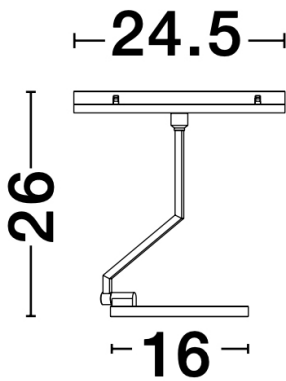

TECHNICAL DRAWING

COMPATIBLE WITH

— On/Off Driver: N/A

— Triac Driver: N/A

— Dali Driver: N/A

GENERAL INFORMATION

Product Code	9136122
Product Category	Low Voltage Tracks
Product Family	Planet Magnetic
Mounting Location	Ceiling
Application Environment	Indoor

DIMENSION & WEIGHT

LxWxH (cm)	D: 16 H: 26
Cut out (cm)	0
Weight (Kgr)	0.61

MATERIAL & COLOR

Product Color	Black
Body Material	Aluminium
Cover Material	N/A

APPLICATION & MOUNTING

Ambient Working Temp.	45 C
Type of Protection	IP20
Protection Class IK	IK04
Dimmable	No
Type of Dimming (Optional)	N/A
Mounting type	Track
Mounting Depth (cm)	Ceiling
Led Module Replaceable	No
Light Source	LED
Adjustable	Yes

NOVA LUCE S.A

Schimatari Viotias
32009, Greece

+30 22620 58 121
+30 22620 56 743

info@novaluce.com
www.novaluce.com