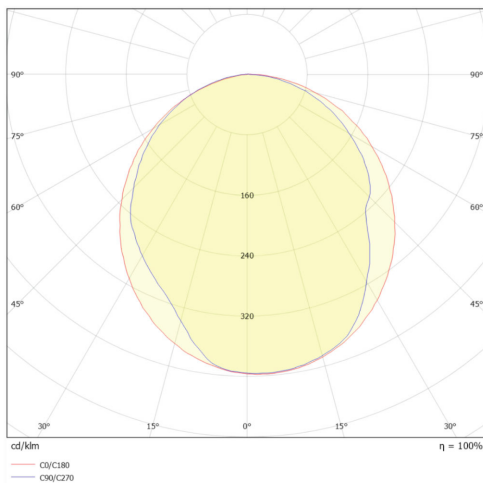

NOVA LUCE

PRODUCT DATASHEET

Version: 001

ELECTRICAL DATA

Power (Nominal)	13 W
Input voltage (Nominal)	24Vdc
Mains Frequency	50/60Hz
Output voltage	N/A
Output Current	N/A
Power Factor	N/A
Efficiency	N/A
SVM	N/A
Pst	N/A
Class	III

PHOTOMETRICAL DATA

Luminus Flux	492 lm
Luminous Efficacy	37,85 lm/W
Color Temperature	3000 K
Light Color (Designation)	Warm White
CRI	>90
SDCM	<3
Beam Angle	120
UGR	N/A

LIFESPAN

Lifetime	50000 hours

CERTIFICATES

Certificates	CE, UKCA

WARRANTY

Warranty	5 years

LIGHT DISTRIBUTION

NOVA LUCE S.A

Schimatari Viotias
32009, Greece

+30 22620 58 121
+30 22620 56 743

info@novaluce.com
www.novaluce.com