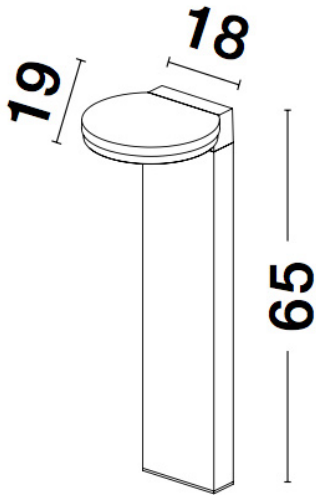

NOVA LUCE

PRODUCT DATASHEET

Version: 001

PRODUCT PHOTOGRAPH

TECHNICAL DRAWING

GENERAL INFORMATION

Product Code	9131202
Collection	Outdoor
Product Category	Bollard
Product Family	POSEN
Mounting Location	Floor
Application Environment	Outdoor

DIMENSION & WEIGHT

LxWxH (cm)	L: 18 W: 19 H: 65
Cut out (cm)	N/A
Weight (Kgr)	1.9

MATERIAL & COLOR

Product Color	Anthracite
Body Material	Die-Casting Aluminium

APPLICATION & MOUNTING

Ambient Working Temp.	Max 40 oC
Type of Protection	IP54
Dimmable	No
Type of Dimming (Optional)	N/A
Mounting type	Surface
Mounting Depth (cm)	N/A
Led Module Replaceable	No
Light Source	LED

Power (Nominal)	10W
Input voltage (Nominal)	220-240Vac
Mains Frequency	50/60Hz

PHOTOMETRICAL DATA

Luminous Flux	795 lm
Color Temperature	3000K
Light Color (Designation)	Warm White

WARRANTY

Warranty	3 Years
----------	----------------