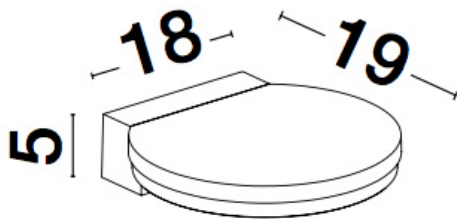

NOVA LUCE

PRODUCT DATASHEET

Version: 001

PRODUCT PHOTOGRAPH

GENERAL INFORMATION

Product Code	9131201
Collection	Outdoor
Product Category	Wall
Product Family	POSEN
Mounting Location	Wall
Application Environment	Outdoor

DIMENSION & WEIGHT

LxWxH (cm)	L: 18 W: 19 H: 5
Cut out (cm)	N/A
Weight (Kgr)	0.6

MATERIAL & COLOR

Product Color	Anthracite
Body Material	Die-Casting Aluminium

TECHNICAL DRAWING

APPLICATION & MOUNTING

Ambient Working Temp.	Max 40 oC
Type of Protection	IP54
Dimmable	No
Type of Dimming (Optional)	N/A
Mounting type	Surface
Mounting Depth (cm)	N/A
Led Module Replaceable	No
Light Source	LED

Power (Nominal)	10W
Input voltage (Nominal)	220-240Vac
Mains Frequency	50/60Hz

PHOTOMETRICAL DATA

Luminous Flux	873 lm
Color Temperature	3000K
Light Color (Designation)	Warm White

WARRANTY

Warranty	3 Years
----------	----------------