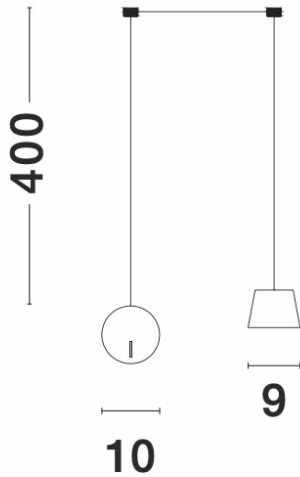

NOVA LUCE

PRODUCT DATASHEET

Version: 001

PRODUCT PHOTOGRAPH