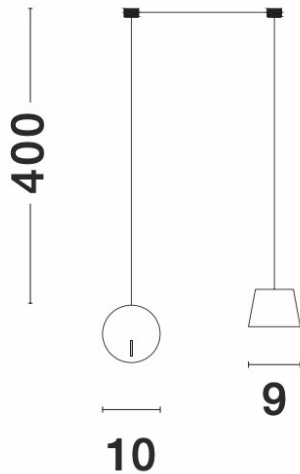

TECHNICAL DRAWING

GENERAL INFORMATION

Product Code	9118106
Collection	Decorative
Product Category	Suspension
Product Family	Amadeo
Mounting Location	Ceiling
Application Environment	Indoor

DIMENSION & WEIGHT

LxWxH (cm)	D: 10 H: 400
Cut out (cm)	N/A
Weight (Kgr)	0.5

MATERIAL & COLOR

Product Color	Sandy Black
Body Material	Aluminium & Acrylic

APPLICATION & MOUNTING

Ambient Working Temp.	Max 45 oC
Type of Protection	IP20
Dimmable	No
Type of Dimming (Optional)	N/A
Mounting type	Ceiling
Mounting Depth (cm)	N/A
Led Module Replaceable	No
Light Source	LED

NOVA LUCE S.A

Schimatari Viotias
32009, Greece

+30 22620 58 121
+30 22620 56 743

info@novaluce.com
www.novaluce.com