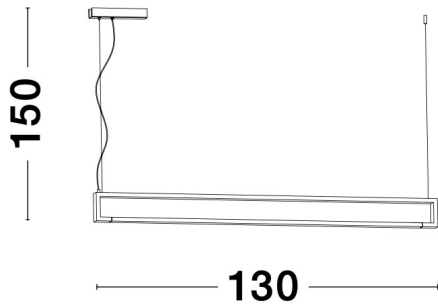

APPLICATION & MOUNTING

Ambient Working Temp.	Max 45 oC
Type of Protection	IP20
Dimmable	No
Type of Dimming (Optional)	N/A
Mounting type	Ceiling
Mounting Depth (cm)	N/A
Led Module Replaceable	No
Light Source	LED

NOVA LUCE S.A

Schimatari Viotias
32009, Greece

+30 22620 58 121
+30 22620 56 743

info@novaluce.com
www.novaluce.com