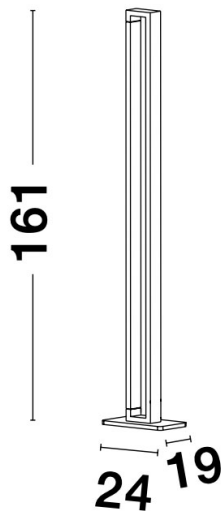

NOVA LUCE

PRODUCT DATASHEET

Version: 001

PRODUCT PHOTOGRAPH

GENERAL INFORMATION

Product Code	9117327
Collection	Decorative
Product Category	Floor
Product Family	Line
Mounting Location	N/A
Application Environment	Indoor

DIMENSION & WEIGHT

LxWxH (cm)	L: 24 W: 19 H: 161
Cut out (cm)	N/A
Weight (Kgr)	9.0

MATERIAL & COLOR

Product Color	Sandy White
Body Material	Aluminium & Acrylic

TECHNICAL DRAWING

APPLICATION & MOUNTING

Ambient Working Temp.	Max 45 oC
Type of Protection	IP20
Dimmable	No
Type of Dimming (Optional)	N/A
Mounting type	N/A
Mounting Depth (cm)	N/A
Led Module Replaceable	No
Light Source	LED

Power (Nominal)	27W
Input voltage (Nominal)	220-240Vac
Mains Frequency	50/60Hz

PHOTOMETRICAL DATA

Luminous Flux	1820 lm
Color Temperature	3000K
Light Color (Designation)	Warm White

WARRANTY

Warranty	3 Years
----------	----------------