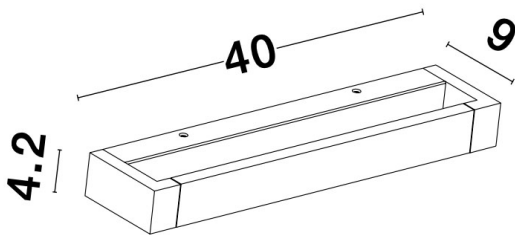

TECHNICAL DRAWING

MATERIAL & COLOR

Product Color	Sandy White
Body Material	Aluminium & Acrylic

APPLICATION & MOUNTING

Ambient Working Temp.	Max 45 oC
Type of Protection	IP20
Dimmable	No
Type of Dimming (Optional)	N/A
Mounting type	Wall
Mounting Depth (cm)	N/A
Led Module Replaceable	No
Light Source	LED

NOVA LUCE S.A

Schimatari Viotias
32009, Greece

+30 22620 58 121
+30 22620 56 743

info@novaluce.com
www.novaluce.com