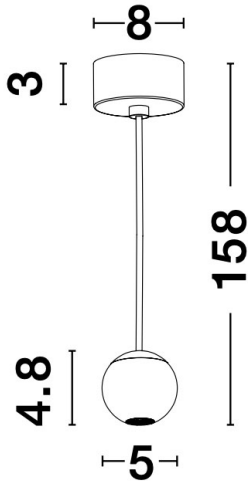

NOVA LUCE

PRODUCT DATASHEET

Version: 001

PRODUCT PHOTOGRAPH

TECHNICAL DRAWING

GENERAL INFORMATION

Product Code	9103212
Collection	Decorative
Product Category	Suspension
Product Family	Nocci
Mounting Location	Ceiling
Application Environment	Indoor

DIMENSION & WEIGHT

LxWxH (cm)	L: 5 W: 8 H: 158
Cut out (cm)	N/A
Weight (Kgr)	0.3

MATERIAL & COLOR

Product Color	Black
Body Material	Aluminium

APPLICATION & MOUNTING

Ambient Working Temp.	Max 45 oC
Type of Protection	IP20
Dimmable	No
Type of Dimming (Optional)	N/A
Mounting type	Ceiling
Mounting Depth (cm)	N/A
Led Module Replaceable	No
Light Source	LED

NOVA LUCE S.A

Schimatari Viotias
32009, Greece

+30 22620 58 121
+30 22620 56 743

info@novaluce.com
www.novaluce.com