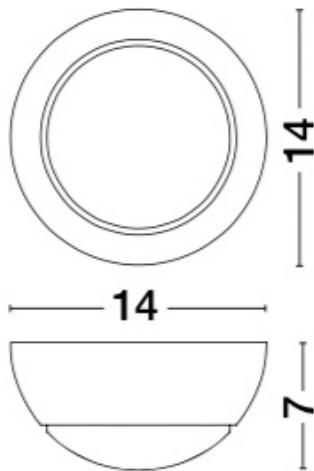

## PRODUCT PHOTOGRAPH

## TECHNICAL DRAWING

## DIMENSION & WEIGHT

LxWxH (cm)	L: 14 W: 7 H: 14
Cut out (cm)	N/A
Weight (Kgr)	0.4