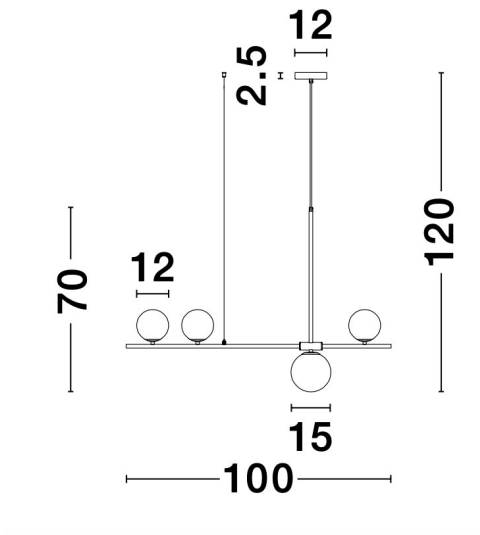

TECHNICAL DRAWING

GENERAL INFORMATION

Product Code	9100441
Collection	Decorative
Product Category	Suspension
Product Family	Impero
Mounting Location	Ceiling
Application Environment	Indoor

DIMENSION & WEIGHT

LxWxH (cm)	L: 100 W: 15 H: 120
Cut out (cm)	N/A
Weight (Kgr)	1.2

MATERIAL & COLOR

Product Color	Black & White Frosted
Body Material	Metal & Glass

APPLICATION & MOUNTING

Ambient Working Temp.	Max 45 °C
Type of Protection	IP20
Dimmable	Depends on the lamp
Type of Dimming (Optional)	N/A
Mounting type	Ceiling
Mounting Depth (cm)	N/A
Led Module Replaceable	Yes
Light Source	LED G9

NOVA LUCE S.A

Schimatari Viotias
32009, Greece

+30 22620 58 121
+30 22620 56 743

info@novaluce.com
www.novaluce.com