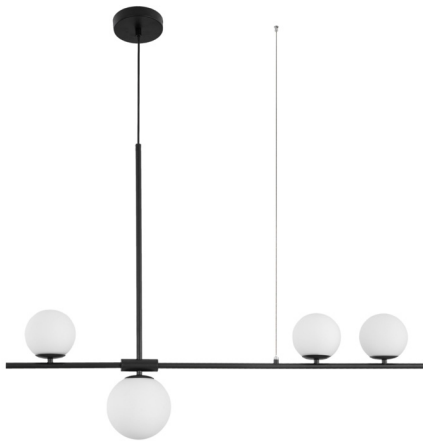

NOVA LUCE

PRODUCT DATASHEET

Version: 001

PRODUCT PHOTOGRAPH