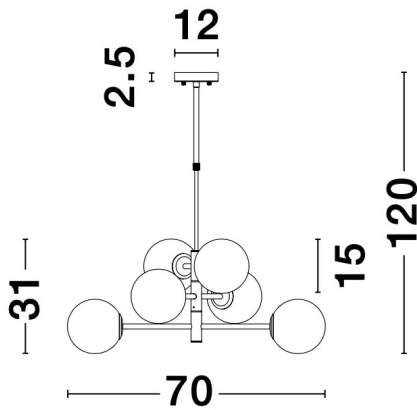

NOVA LUCE

PRODUCT DATASHEET

Version: 001

PRODUCT PHOTOGRAPH

TECHNICAL DRAWING

GENERAL INFORMATION

Product Code	9100361
Collection	Decorative
Product Category	Suspension
Product Family	Impero
Mounting Location	Ceiling
Application Environment	Indoor

DIMENSION & WEIGHT

LxWxH (cm)	D: 70 H: 120
Cut out (cm)	N/A
Weight (Kgr)	2.5

MATERIAL & COLOR

Product Color	Black & White Frosted
Body Material	Metal & Glass

APPLICATION & MOUNTING

Ambient Working Temp.	Max 45 °C
Type of Protection	IP20
Dimmable	Depends on the lamp
Type of Dimming (Optional)	N/A
Mounting type	Ceiling
Mounting Depth (cm)	N/A
Led Module Replaceable	Yes
Light Source	LED E14

Power (Nominal)	Depends on the lamp
Input voltage (Nominal)	220-240Vac
Mains Frequency	50/60Hz

PHOTOMETRICAL DATA

Luminous Flux	Depends on the lamp
Color Temperature	Depends on the lamp
Light Color (Designation)	N/A