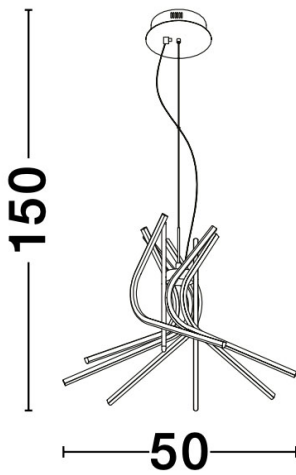

NOVA LUCE

PRODUCT DATASHEET

Version: 001

PRODUCT PHOTOGRAPH

TECHNICAL DRAWING

GENERAL INFORMATION

Product Code	9100282
Collection	Decorative
Product Category	Suspension
Product Family	Narvi
Mounting Location	Ceiling
Application Environment	Indoor

DIMENSION & WEIGHT

LxWxH (cm)	D: 50 H: 150
Cut out (cm)	N/A
Weight (Kgr)	2.2

MATERIAL & COLOR

Product Color	Sandy Black
Body Material	Aluminium & Acrylic

APPLICATION & MOUNTING

Ambient Working Temp.	Max 45 oC
Type of Protection	IP20
Dimmable	Yes
Type of Dimming (Optional)	Triac
Mounting type	Ceiling
Mounting Depth (cm)	N/A
Led Module Replaceable	No
Light Source	LED

Power (Nominal)	50W
Input voltage (Nominal)	220-240Vac
Mains Frequency	50/60Hz

PHOTOMETRICAL DATA

Luminous Flux	1450 lm
Color Temperature	3000K
Light Color (Designation)	Warm White

WARRANTY

Warranty	3 Years
----------	----------------