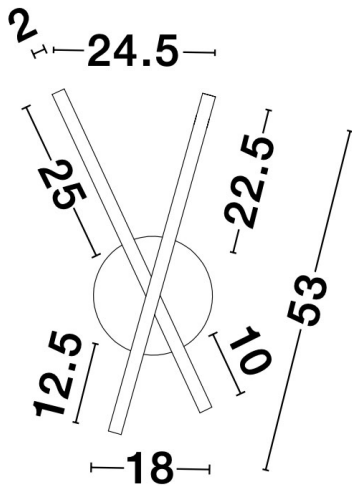

NOVA LUCE

PRODUCT DATASHEET

Version: 001

PRODUCT PHOTOGRAPH

TECHNICAL DRAWING

GENERAL INFORMATION

Product Code	9100202
Collection	Decorative
Product Category	Wall
Product Family	Reslin
Mounting Location	Wall
Application Environment	Indoor

DIMENSION & WEIGHT

LxWxH (cm)	L: 24.5 W: 5 H: 53
Cut out (cm)	N/A
Weight (Kgr)	0.7

MATERIAL & COLOR

Product Color	Sandy Black
Body Material	Aluminium & Acrylic

APPLICATION & MOUNTING

Ambient Working Temp.	Max 45 oC
Type of Protection	IP20
Dimmable	No
Type of Dimming (Optional)	N/A
Mounting type	Wall
Mounting Depth (cm)	N/A
Led Module Replaceable	No
Light Source	LED

Power (Nominal)	20W
Input voltage (Nominal)	220-240Vac
Mains Frequency	50/60Hz

PHOTOMETRICAL DATA

Luminous Flux	890 lm
Color Temperature	3000K
Light Color (Designation)	Warm White

WARRANTY

Warranty	3 Years
----------	----------------