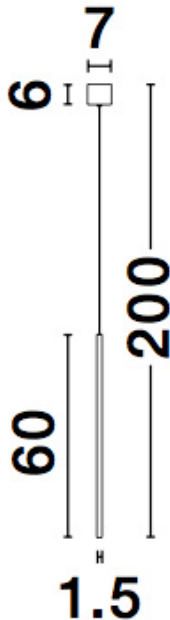

## PRODUCT PHOTOGRAPH

## DIMENSION & WEIGHT

LxWxH (cm)	D: 1,5 H: 200
Cut out (cm)	N/A
Weight (Kgr)	0.4

## TECHNICAL DRAWING

### PHOTOMETRICAL DATA

Luminous Flux	<b>195 lm</b>
Color Temperature	<b>3000K</b>
Light Color (Designation)	<b>Warm White</b>