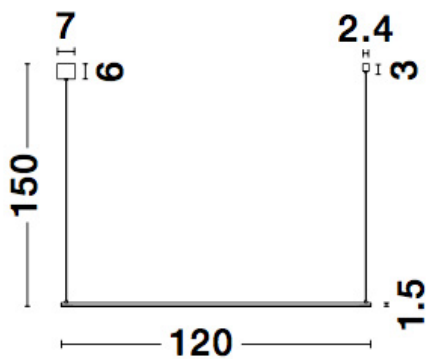

TECHNICAL DRAWING

MATERIAL & COLOR

Product Color	Sandy Black
Body Material	Aluminium

APPLICATION & MOUNTING

Ambient Working Temp.	Max 45 oC
Type of Protection	IP20
Dimmable	No
Type of Dimming (Optional)	N/A
Mounting type	Ceiling
Mounting Depth (cm)	N/A
Led Module Replaceable	No
Light Source	LED

NOVA LUCE S.A

Schimatari Viotias
32009, Greece

+30 22620 58 121
+30 22620 56 743

info@novaluce.com
www.novaluce.com