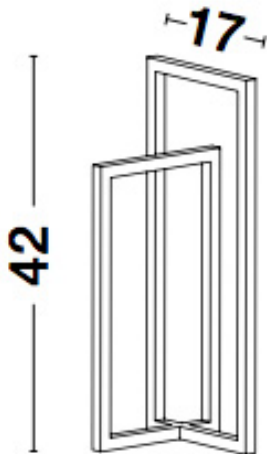

NOVA LUCE

PRODUCT DATASHEET

Version: 001

PRODUCT PHOTOGRAPH

GENERAL INFORMATION

Product Code	9086022
Collection	Decorative
Product Category	Table
Product Family	Zesiro
Mounting Location	N/A
Application Environment	Indoor

DIMENSION & WEIGHT

LxWxH (cm)	L: 17 W: 17 H: 42
Cut out (cm)	N/A
Weight (Kgr)	0.8

MATERIAL & COLOR

Product Color	Sandy Black
Body Material	Aluminium & Acrylic

TECHNICAL DRAWING

APPLICATION & MOUNTING

Ambient Working Temp.	Max 45 oC
Type of Protection	IP20
Dimmable	Yes
Type of Dimming (Optional)	Triac
Mounting type	N/A
Mounting Depth (cm)	N/A
Led Module Replaceable	No
Light Source	LED

NOVA LUCE S.A

Schimatari Viotias
32009, Greece

+30 22620 58 121
+30 22620 56 743

info@novaluce.com
www.novaluce.com