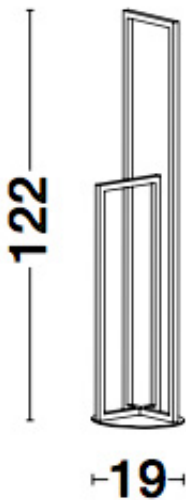

NOVA LUCE

PRODUCT DATASHEET

Version: 001

PRODUCT PHOTOGRAPH

TECHNICAL DRAWING

GENERAL INFORMATION

Product Code	9086011
Collection	Decorative
Product Category	Floor
Product Family	Zesiro
Mounting Location	N/A
Application Environment	Indoor

DIMENSION & WEIGHT

LxWxH (cm)	L: 19 W: 19 H: 122
Cut out (cm)	N/A
Weight (Kgr)	2.5

MATERIAL & COLOR

Product Color	Sandy Black
Body Material	Aluminium & Acrylic

APPLICATION & MOUNTING

Ambient Working Temp.	Max 45 oC
Type of Protection	IP20
Dimmable	Yes
Type of Dimming (Optional)	Triac
Mounting type	N/A
Mounting Depth (cm)	N/A
Led Module Replaceable	No
Light Source	LED

Power (Nominal)	28W
Input voltage (Nominal)	220-240Vac
Mains Frequency	50/60Hz

PHOTOMETRICAL DATA

Luminous Flux	1950 lm
Color Temperature	3000K
Light Color (Designation)	Warm White

WARRANTY

Warranty	3 Years
----------	----------------