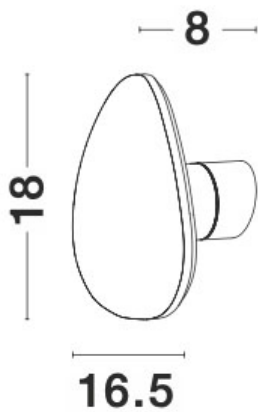

## PRODUCT PHOTOGRAPH

## TECHNICAL DRAWING

## DIMENSION & WEIGHT

LxWxH (cm)	L: 16 W: 8 H: 18
Cut out (cm)	N/A
Weight (Kgr)	0.0

### PHOTOMETRICAL DATA

Luminous Flux	<b>927 lm</b>
Color Temperature	<b>3000K</b>
Light Color (Designation)	<b>Warm White</b>