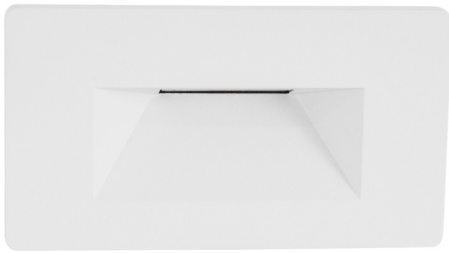

NOVA LUCE

PRODUCT DATASHEET

Version: 001

PRODUCT PHOTOGRAPH

GENERAL INFORMATION

Product Code	9083011
Collection	Outdoor
Product Category	Step Lights
Product Family	COVE
Mounting Location	Wall
Application Environment	Outdoor

DIMENSION & WEIGHT

LxWxH (cm)	L: 13,2 W: 5 H: 7,4
Cut out (cm)	13,2 x 5
Weight (Kgr)	0.2

MATERIAL & COLOR

Product Color	Matt White
Body Material	Die-Casting Aluminium

TECHNICAL DRAWING

APPLICATION & MOUNTING