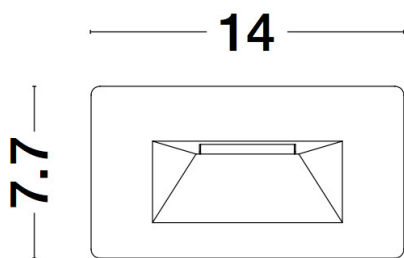

NOVA LUCE

PRODUCT DATASHEET

Version: 001

PRODUCT PHOTOGRAPH

GENERAL INFORMATION

Product Code	9083011
Collection	Outdoor
Product Category	Step Lights
Product Family	COVE
Mounting Location	Wall
Application Environment	Outdoor

DIMENSION & WEIGHT

LxWxH (cm)	L: 13,2 W: 5 H: 7,4
Cut out (cm)	13,2 x 5
Weight (Kgr)	0.2

MATERIAL & COLOR

Product Color	Matt White
Body Material	Die-Casting Aluminium

TECHNICAL DRAWING

APPLICATION & MOUNTING