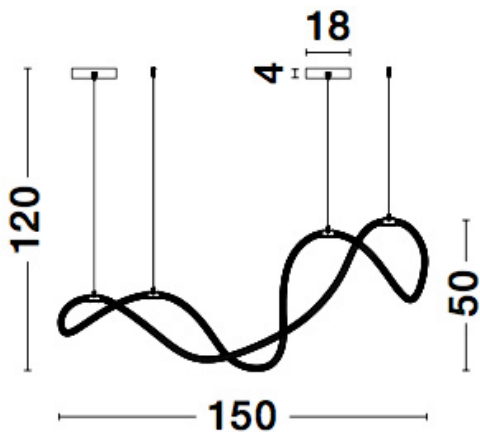

TECHNICAL DRAWING

MATERIAL & COLOR

Product Color	Brass Gold
Body Material	Metal & Silicone

APPLICATION & MOUNTING

Ambient Working Temp.	Max 45 oC
Type of Protection	IP20
Dimmable	Yes
Type of Dimming (Optional)	Triac
Mounting type	Ceiling
Mounting Depth (cm)	N/A
Led Module Replaceable	No
Light Source	LED

NOVA LUCE S.A

Schimatari Viotias
32009, Greece

+30 22620 58 121
+30 22620 56 743

info@novaluce.com
www.novaluce.com