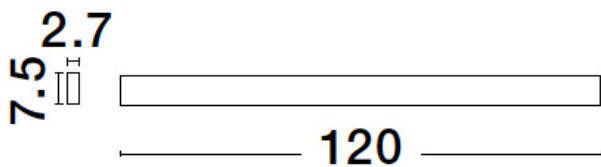

NOVA LUCE

PRODUCT DATASHEET

Version: 001

PRODUCT PHOTOGRAPH

GENERAL INFORMATION

Product Code	9081500
Collection	Decorative
Product Category	Wall
Product Family	Seline
Mounting Location	Wall
Application Environment	Indoor

DIMENSION & WEIGHT

LxWxH (cm)	L: 120 W: 2,7 H: 7,5
Cut out (cm)	N/A
Weight (Kgr)	1.2

MATERIAL & COLOR

Product Color	Sandy White
Body Material	Aluminium

TECHNICAL DRAWING

APPLICATION & MOUNTING

Ambient Working Temp.	Max 45 oC
Type of Protection	IP20
Dimmable	No
Type of Dimming (Optional)	N/A
Mounting type	Wall
Mounting Depth (cm)	N/A
Led Module Replaceable	No
Light Source	LED

NOVA LUCE S.A

Schimatari Viotias
32009, Greece

+30 22620 58 121
+30 22620 56 743

info@novaluce.com
www.novaluce.com