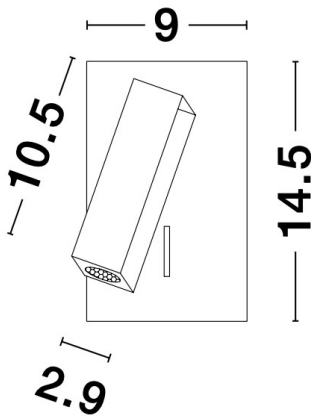

NOVA LUCE

PRODUCT DATASHEET

Version: 001

PRODUCT PHOTOGRAPH

TECHNICAL DRAWING

GENERAL INFORMATION

Product Code	9081352
Collection	Decorative
Product Category	Wall
Product Family	Dona
Mounting Location	Wall
Application Environment	Indoor

DIMENSION & WEIGHT

LxWxH (cm)	D: 9 H: 14.5
Cut out (cm)	N/A
Weight (Kgr)	0.5

MATERIAL & COLOR

Product Color	Sandy Black
Body Material	Aluminium

APPLICATION & MOUNTING

Ambient Working Temp.	Max 45 oC
Type of Protection	IP20
Dimmable	No
Type of Dimming (Optional)	N/A
Mounting type	Wall
Mounting Depth (cm)	N/A
Led Module Replaceable	No
Light Source	LED

Power (Nominal)	3W
Input voltage (Nominal)	220-240Vac
Mains Frequency	50/60Hz

PHOTOMETRICAL DATA

Luminous Flux	180 lm
Color Temperature	3000K
Light Color (Designation)	Warm White

WARRANTY

Warranty	3 Years
----------	----------------