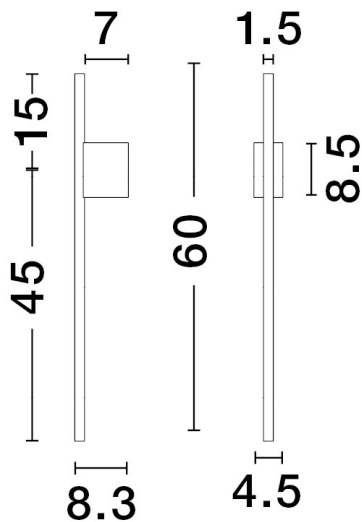

NOVA LUCE

PRODUCT DATASHEET

Version: 001

PRODUCT PHOTOGRAPH

GENERAL INFORMATION

Product Code	9081104
Collection	Decorative
Product Category	Wall
Product Family	Tien
Mounting Location	Wall
Application Environment	Indoor

DIMENSION & WEIGHT

LxWxH (cm)	L: 1,5 W: 8,3 H: 60
Cut out (cm)	N/A
Weight (Kgr)	0.4

MATERIAL & COLOR

Product Color	Sandy Black
Body Material	Aluminium

TECHNICAL DRAWING

APPLICATION & MOUNTING

Ambient Working Temp.	Max 45 oC
Type of Protection	IP20
Dimmable	No
Type of Dimming (Optional)	N/A
Mounting type	Wall
Mounting Depth (cm)	N/A
Led Module Replaceable	No
Light Source	LED

Power (Nominal)	10W
Input voltage (Nominal)	220-240Vac
Mains Frequency	50/60Hz

PHOTOMETRICAL DATA

Luminous Flux	342 lm
Color Temperature	3000K
Light Color (Designation)	Warm White

WARRANTY

Warranty	3 Years
----------	----------------