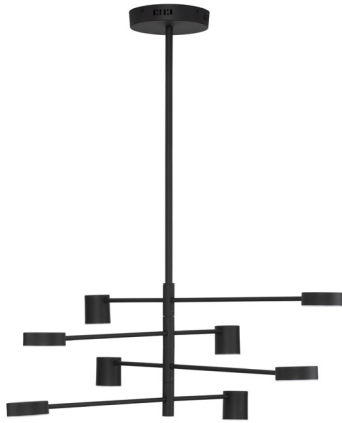

NOVA LUCE

PRODUCT DATASHEET

Version: 001

PRODUCT PHOTOGRAPH

TECHNICAL DRAWING

GENERAL INFORMATION

Product Code	9080122
Collection	Decorative
Product Category	Suspension
Product Family	Nordik
Mounting Location	Ceiling
Application Environment	Indoor

DIMENSION & WEIGHT

LxWxH (cm)	D: 100 H: 100
Cut out (cm)	N/A
Weight (Kgr)	2.8

MATERIAL & COLOR

Product Color	Black
Body Material	Aluminium & Acrylic

APPLICATION & MOUNTING

Ambient Working Temp.	Max 45 oC
Type of Protection	IP20
Dimmable	Yes
Type of Dimming (Optional)	Triac
Mounting type	Ceiling
Mounting Depth (cm)	N/A
Led Module Replaceable	No
Light Source	LED