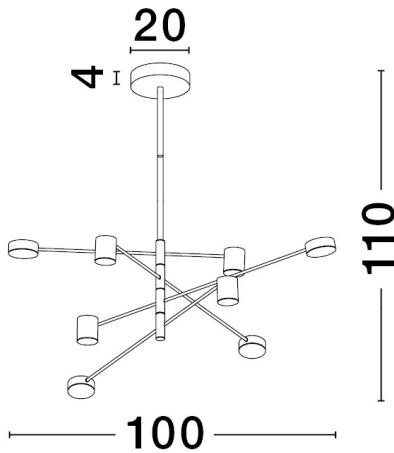

NOVA LUCE

PRODUCT DATASHEET

Version: 001

PRODUCT PHOTOGRAPH

TECHNICAL DRAWING

GENERAL INFORMATION

Product Code	9080122
Collection	Decorative
Product Category	Suspension
Product Family	Nordik
Mounting Location	Ceiling
Application Environment	Indoor

DIMENSION & WEIGHT

LxWxH (cm)	D: 100 H: 100
Cut out (cm)	N/A
Weight (Kgr)	2.8

MATERIAL & COLOR

Product Color	Black
Body Material	Aluminium & Acrylic

APPLICATION & MOUNTING

Ambient Working Temp.	Max 45 oC
Type of Protection	IP20
Dimmable	Yes
Type of Dimming (Optional)	Triac
Mounting type	Ceiling
Mounting Depth (cm)	N/A
Led Module Replaceable	No
Light Source	LED

Power (Nominal)	40W
Input voltage (Nominal)	220-240Vac
Mains Frequency	50/60Hz

PHOTOMETRICAL DATA

Luminous Flux	690 lm
Color Temperature	3000K
Light Color (Designation)	Warm White

WARRANTY

Warranty	3 Years
----------	----------------