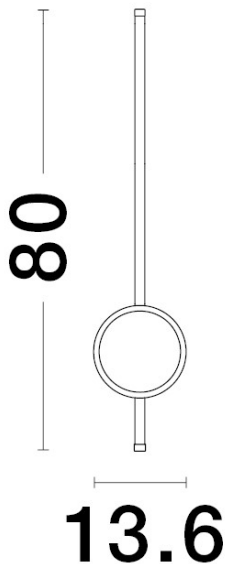

NOVA LUCE

PRODUCT DATASHEET

Version: 001

PRODUCT PHOTOGRAPH

TECHNICAL DRAWING

GENERAL INFORMATION

Product Code	9061428
Collection	Decorative
Product Category	Wall
Product Family	Clock
Mounting Location	Wall
Application Environment	Indoor

DIMENSION & WEIGHT

LxWxH (cm)	L: 13,6 W: 5,5 H: 80
Cut out (cm)	N/A
Weight (Kgr)	1.0

MATERIAL & COLOR

Product Color	Sandy Black
Body Material	Aluminium & Acrylic

APPLICATION & MOUNTING

Ambient Working Temp.	Max 45 oC
Type of Protection	IP20
Dimmable	No
Type of Dimming (Optional)	N/A
Mounting type	Wall
Mounting Depth (cm)	N/A
Led Module Replaceable	No
Light Source	LED

NOVA LUCE S.A

Schimatari Viotias
32009, Greece

+30 22620 58 121
+30 22620 56 743

info@novaluce.com
www.novaluce.com