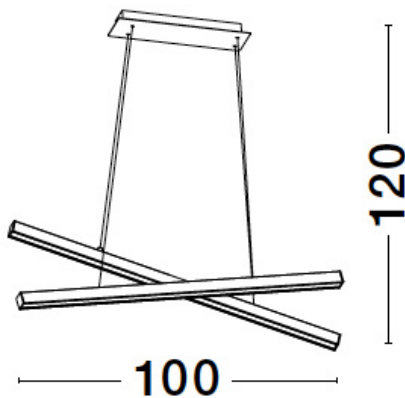

GENERAL INFORMATION

Product Code	9060920
Collection	Decorative
Product Category	Suspension
Product Family	X-Line
Mounting Location	Ceiling
Application Environment	Indoor

DIMENSION & WEIGHT

LxWxH (cm)	L: 100 W: 8 H: 120
Cut out (cm)	N/A
Weight (Kgr)	2.9

MATERIAL & COLOR

Product Color	Sandy Black
Body Material	Aluminium & Acrylic

APPLICATION & MOUNTING

Ambient Working Temp.	Max 45 oC
Type of Protection	IP20
Dimmable	Yes
Type of Dimming (Optional)	Triac
Mounting type	Ceiling
Mounting Depth (cm)	N/A
Led Module Replaceable	No
Light Source	LED

NOVA LUCE S.A

Schimatari Viotias
32009, Greece

+30 22620 58 121
+30 22620 56 743

info@novaluce.com
www.novaluce.com