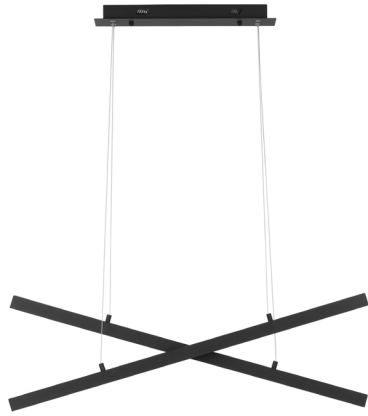

NOVA LUCE

PRODUCT DATASHEET

Version: 001

PRODUCT PHOTOGRAPH

TECHNICAL DRAWING