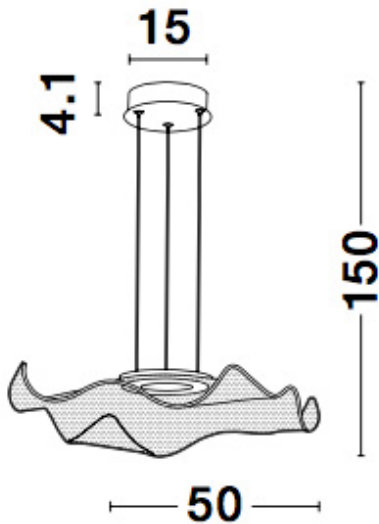

NOVA LUCE

PRODUCT DATASHEET

Version: 001

PRODUCT PHOTOGRAPH

TECHNICAL DRAWING

GENERAL INFORMATION

Product Code	9054501
Collection	Decorative
Product Category	Suspension
Product Family	Siderno
Mounting Location	Ceiling
Application Environment	Indoor

DIMENSION & WEIGHT

LxWxH (cm)	L: 50 W: 50 H: 150
Cut out (cm)	N/A
Weight (Kgr)	2.5

MATERIAL & COLOR

Product Color	Gold
Body Material	Aluminium & Acrylic

APPLICATION & MOUNTING

Ambient Working Temp.	Max 45 oC
Type of Protection	IP20
Dimmable	No
Type of Dimming (Optional)	N/A
Mounting type	Ceiling
Mounting Depth (cm)	N/A
Led Module Replaceable	No
Light Source	LED

Power (Nominal)	15W
Input voltage (Nominal)	220-240Vac
Mains Frequency	50/60Hz

PHOTOMETRICAL DATA

Luminous Flux	1296 lm
Color Temperature	3000K
Light Color (Designation)	Warm White

WARRANTY

Warranty	3 Years
----------	----------------