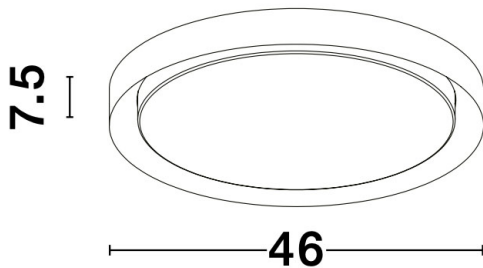

NOVA LUCE

PRODUCT DATASHEET

Version: 001

PRODUCT PHOTOGRAPH

TECHNICAL DRAWING

GENERAL INFORMATION

Product Code	9053592
Collection	Decorative
Product Category	Ceiling
Product Family	Troy
Mounting Location	Ceiling
Application Environment	Indoor

DIMENSION & WEIGHT

LxWxH (cm)	D: 46 H: 7.5
Cut out (cm)	N/A
Weight (Kgr)	4.2

MATERIAL & COLOR

Product Color	Matt Black
Body Material	Metal & Acrylic

APPLICATION & MOUNTING

Ambient Working Temp.	Max 45 oC
Type of Protection	IP20
Dimmable	Yes
Type of Dimming (Optional)	Triac
Mounting type	Ceiling
Mounting Depth (cm)	N/A
Led Module Replaceable	No
Light Source	LED

Power (Nominal)	40W
Input voltage (Nominal)	220-240Vac
Mains Frequency	50/60Hz

PHOTOMETRICAL DATA

Luminous Flux	2200 lm
Color Temperature	3000K
Light Color (Designation)	Warm White

WARRANTY

Warranty	3 Years
----------	----------------