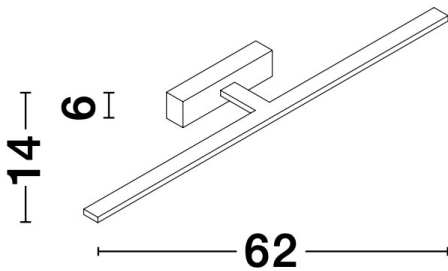

NOVA LUCE

PRODUCT DATASHEET

Version: 001

PRODUCT PHOTOGRAPH

TECHNICAL DRAWING

GENERAL INFORMATION

Product Code	9053201
Collection	Decorative
Product Category	Bathroom
Product Family	Mondrian
Mounting Location	Wall
Application Environment	Indoor

DIMENSION & WEIGHT

LxWxH (cm)	L: 62 W: 14 H: 6
Cut out (cm)	N/A
Weight (Kgr)	0.9

MATERIAL & COLOR

Product Color	White
Body Material	Aluminium & Acrylic

APPLICATION & MOUNTING

Ambient Working Temp.	Max 45 oC
Type of Protection	IP44
Dimmable	No
Type of Dimming (Optional)	N/A
Mounting type	Wall
Mounting Depth (cm)	N/A
Led Module Replaceable	No
Light Source	LED