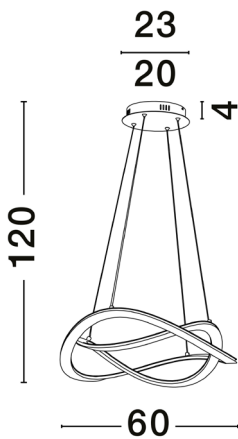

NOVA LUCE

PRODUCT DATASHEET

Version: 001

PRODUCT PHOTOGRAPH

TECHNICAL DRAWING

GENERAL INFORMATION

Product Code	9030645
Collection	Decorative
Product Category	Suspension
Product Family	Celestia
Mounting Location	Ceiling
Application Environment	Indoor
Specifications	

DIMENSION & WEIGHT

LxWxH (cm)	D:60 H:120
Cut out (cm)	N/A
Weight (Kgr)	3.0

MATERIAL & COLOR

Product Color	Brass Gold
Body Material	Aluminium & Acrylic

APPLICATION & MOUNTING

Ambient Working Temp.	Max 45 oC
Type of Protection	IP20
Dimmable	Yes
Type of Dimming	Triac
Mounting type	Surface
Mounting Depth (cm)	N/A
Led Module Replaceable	No
Light Source	LED

Power (Nominal)	87 W
Input voltage (Nominal)	220-240Vac
Mains Frequency	50/60Hz

PHOTOMETRICAL DATA

Luminous Flux	3141 lm
Color Temperature	3000K
Light Color (Designation)	Warm White

WARRANTY

Warranty	3 Years
----------	----------------