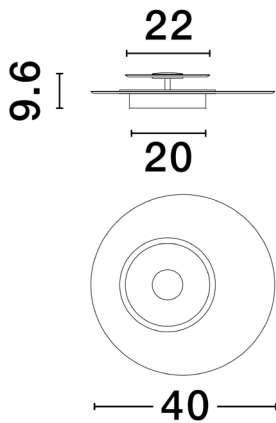

NOVA LUCE

PRODUCT DATASHEET

Version: 001

PRODUCT PHOTOGRAPH

TECHNICAL DRAWING

GENERAL INFORMATION

Product Code	9030639
Collection	Decorative
Product Category	Ceiling
Product Family	Copo
Mounting Location	Ceiling
Application Environment	Indoor
Specifications	

DIMENSION & WEIGHT

LxWxH (cm)	D:40 H:9.6
Cut out (cm)	N/A
Weight (Kgr)	1.5

MATERIAL & COLOR

Product Color	Brass Gold
Body Material	Aluminium & Acrylic

APPLICATION & MOUNTING

Ambient Working Temp.	Max 45 oC
Type of Protection	IP20
Dimmable	Yes
Type of Dimming	Triac
Mounting type	Surface
Mounting Depth (cm)	N/A
Led Module Replaceable	No
Light Source	LED

Power (Nominal)	29 W
Input voltage (Nominal)	220-240Vac
Mains Frequency	50/60Hz

PHOTOMETRICAL DATA

Luminous Flux	1905 lm
Color Temperature	3000K
Light Color (Designation)	Warm White

WARRANTY

Warranty	3 Years
----------	----------------