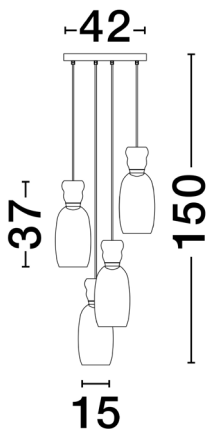

NOVA LUCE

PRODUCT DATASHEET

Version: 001

PRODUCT PHOTOGRAPH

TECHNICAL DRAWING

GENERAL INFORMATION

Product Code	9030549
Collection	Decorative
Product Category	Suspension
Product Family	Pluma
Mounting Location	Ceiling
Application Environment	Indoor
Specifications	

DIMENSION & WEIGHT

LxWxH (cm)	D:40 H:170
Cut out (cm)	N/A
Weight (Kgr)	4.8

MATERIAL & COLOR

Product Color	Pink, Green, Blue, Cyan
Body Material	Metal & Glass

APPLICATION & MOUNTING

Ambient Working Temp.	Max 45 oC
Type of Protection	IP20
Dimmable	No
Type of Dimming	N/A
Mounting type	Surface
Mounting Depth (cm)	N/A
Led Module Replaceable	No
Light Source	LED

Power (Nominal)	32 W
Input voltage (Nominal)	220-240Vac
Mains Frequency	50/60Hz

PHOTOMETRICAL DATA

Luminous Flux	3660 lm
Color Temperature	3000K
Light Color (Designation)	Warm White

WARRANTY

Warranty	3 Years
----------	----------------