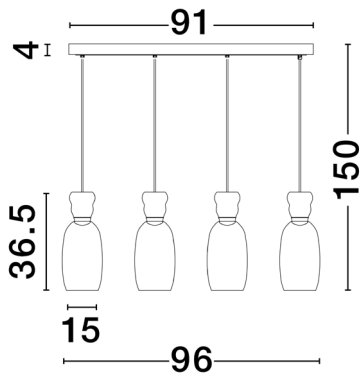

GENERAL INFORMATION

Product Code	9030548
Collection	Decorative
Product Category	Suspension
Product Family	Pluma
Mounting Location	Ceiling
Application Environment	Indoor
Specifications	

DIMENSION & WEIGHT

LxWxH (cm)	L:90 W:15 H:147
Cut out (cm)	N/A
Weight (Kgr)	4.8

MATERIAL & COLOR

Product Color	Pink, Green, Blue, Cyan
Body Material	Metal & Glass

APPLICATION & MOUNTING

Ambient Working Temp.	Max 45 oC
Type of Protection	IP20
Dimmable	No
Type of Dimming	N/A
Mounting type	Surface
Mounting Depth (cm)	N/A
Led Module Replaceable	No
Light Source	LED

NOVA LUCE S.A

Schimatari Viotias
32009, Greece

+30 22620 58 121
+30 22620 56 743

info@novaluce.com
www.novaluce.com