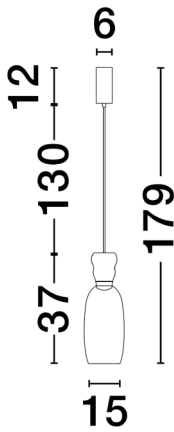

NOVA LUCE

PRODUCT DATASHEET

Version: 001

PRODUCT PHOTOGRAPH

TECHNICAL DRAWING

GENERAL INFORMATION

Product Code	9030545
Collection	Decorative
Product Category	Suspension
Product Family	Pluma
Mounting Location	Ceiling
Application Environment	Indoor
Specifications	

DIMENSION & WEIGHT

LxWxH (cm)	D:15 H:179
Cut out (cm)	N/A
Weight (Kgr)	0.9

MATERIAL & COLOR

Product Color	Gold Yellow & Pink
Body Material	Metal & Glass

APPLICATION & MOUNTING

Ambient Working Temp.	Max 45 oC
Type of Protection	IP20
Dimmable	No
Type of Dimming	N/A
Mounting type	Surface
Mounting Depth (cm)	N/A
Led Module Replaceable	No
Light Source	LED

Power (Nominal)	9 W
Input voltage (Nominal)	220-240Vac
Mains Frequency	50/60Hz

PHOTOMETRICAL DATA

Luminous Flux	914 lm
Color Temperature	3000K
Light Color (Designation)	Warm White

WARRANTY

Warranty	3 Years
----------	----------------