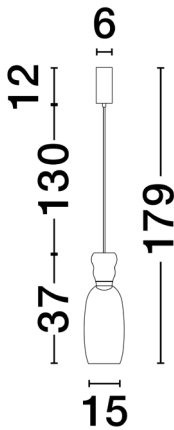

NOVA LUCE

PRODUCT DATASHEET

Version: 001

PRODUCT PHOTOGRAPH

TECHNICAL DRAWING

GENERAL INFORMATION

Product Code	9030544
Collection	Decorative
Product Category	Suspension
Product Family	Pluma
Mounting Location	Ceiling
Application Environment	Indoor
Specifications	

DIMENSION & WEIGHT

LxWxH (cm)	D:15 H:179
Cut out (cm)	N/A
Weight (Kgr)	0.9

MATERIAL & COLOR

Product Color	Gold Jasper & Purple
Body Material	Metal & Glass

APPLICATION & MOUNTING

Ambient Working Temp.	Max 45 oC
Type of Protection	IP20
Dimmable	No
Type of Dimming	N/A
Mounting type	Surface
Mounting Depth (cm)	N/A
Led Module Replaceable	No
Light Source	LED

NOVA LUCE S.A

Schimatari Viotias
32009, Greece

+30 22620 58 121
+30 22620 56 743

info@novaluce.com
www.novaluce.com